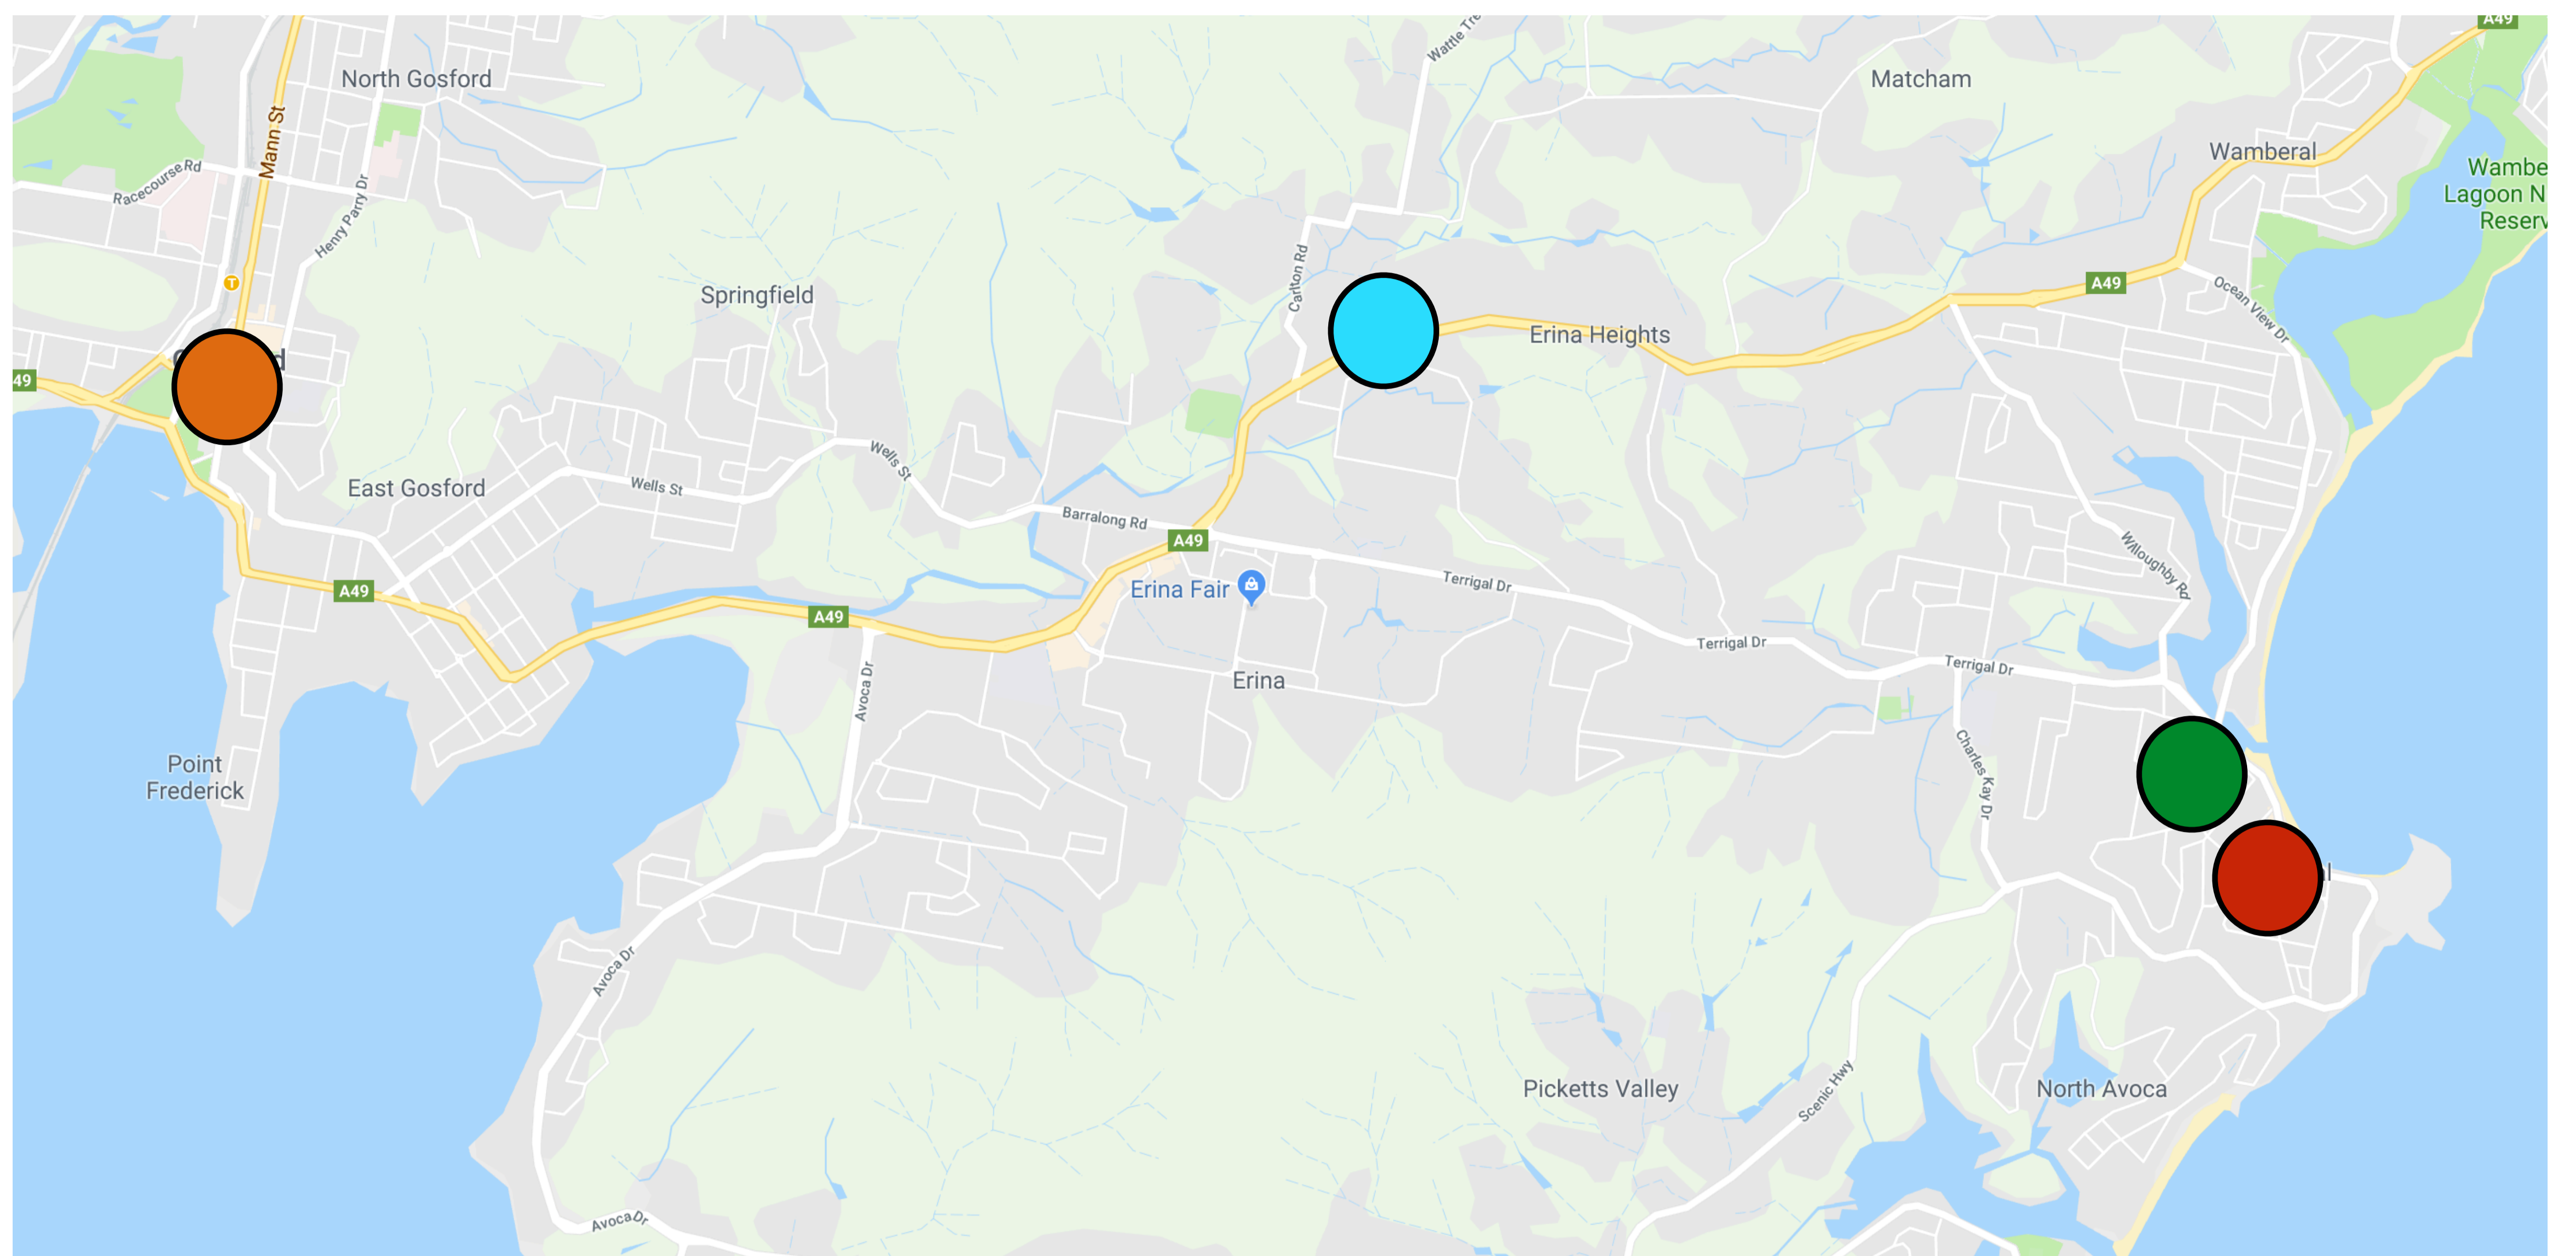

MAIN SESSIONS

THURSDAY / FRIDAY / SATURDAY

● CENTRAL COAST GRAMMAR SCHOOL

ARUNDEL RD
ERINA HEIGHTS NSW 2260

AFTER PARTIES

THURSDAY - 9:30PM

● RHONDA'S BAR AND RESTAURANT

3/5 KURRAWYBA AVE
TERRIGAL NSW 2260
RONDAS.BAR

FRIDAY AFTERNOON SESSION - 1PM

● MUMBO JUMBOS

92 TERRIGAL ESPLANADE
TERRIGAL NSW 2260
MUMBOJUMBOS.COM.AU

FRIDAY NIGHT - 9:30PM

● THE COAST BAR AND RESTAURANT

12 DANE DR, GOSFORD
NSW 2250
THECOASTBAR.COM.AU